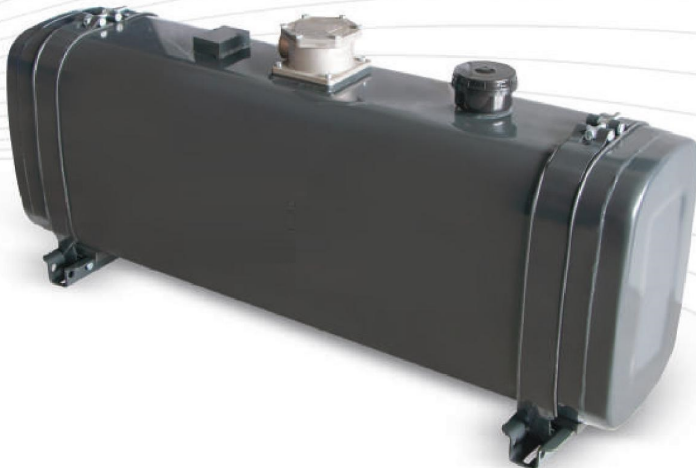

Steel Hydraulic Oil Tanks
Mounted on Chassis